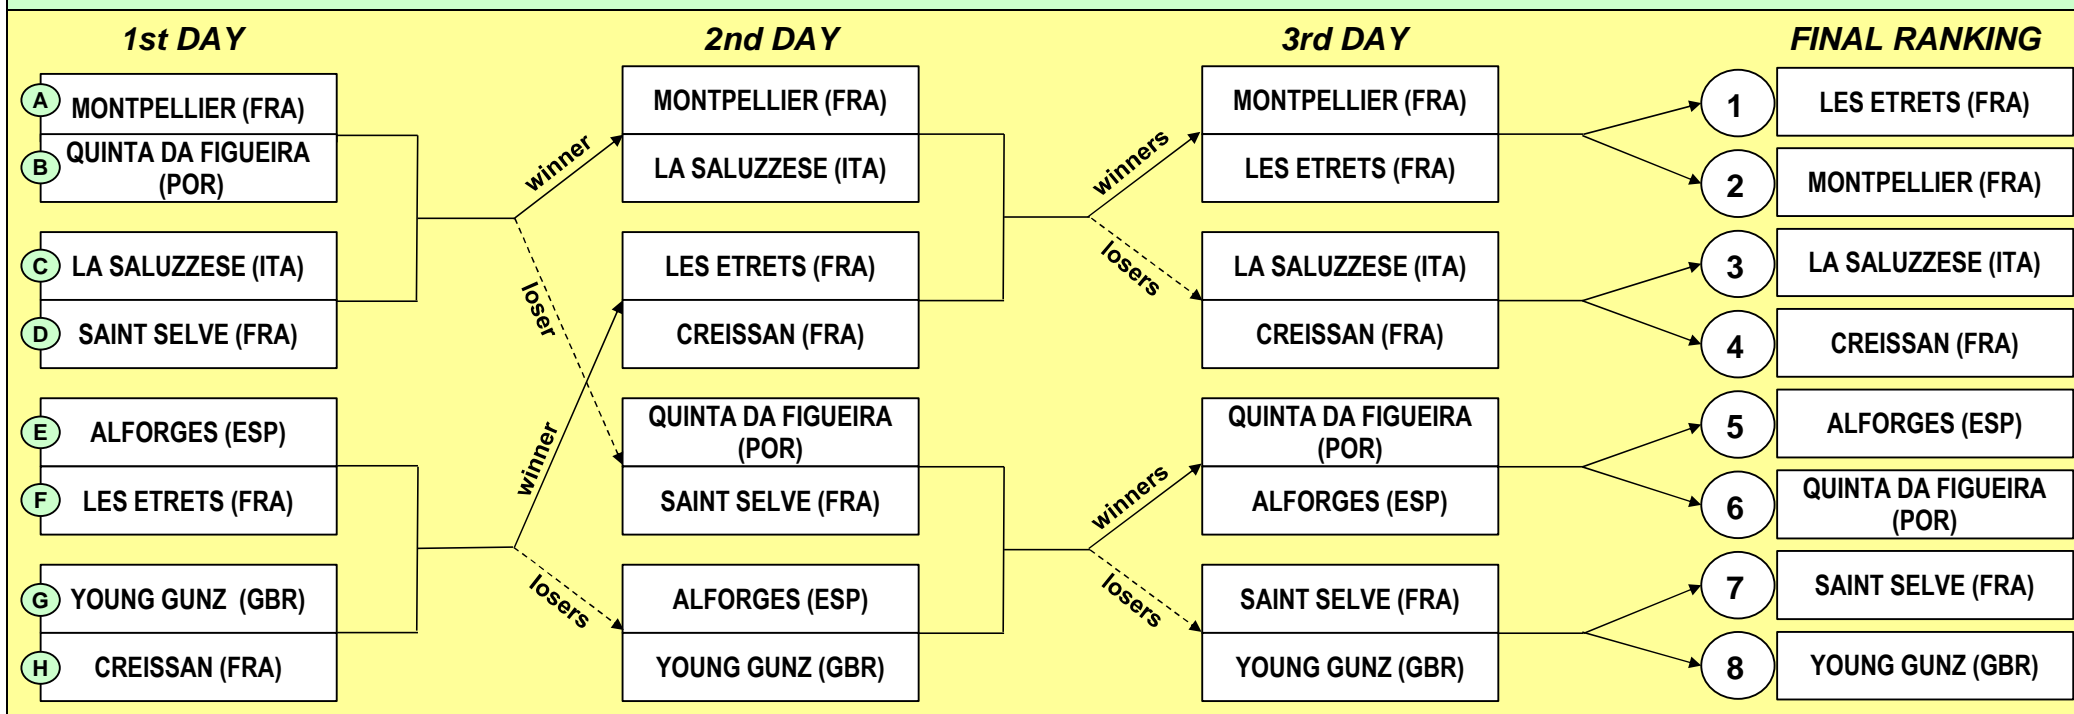

RESULTS & CLASSIFICATION - UNDER16

2023 FIHB Champions League
Le Mans (FRA), 28th...30th September 2023

RESULTS

September 28th 2023			September 29th 2023			September 30th 2023		
Young Gunz vs Creissan	0	18	Alforges vs Young Gunz	16	2	Saint Selve vs Young Gunz	9	5
Alforges vs Les Etrets	5	11	Quinta da Figueira vs Saint Selve	9	5	Quinta da Figueira vs Alforges	0	10
La Saluzzese vs Saint Selve	21	2	Les Etrets vs Creissan	8	4	La Saluzzese vs Creissan	14	7
Montpellier vs Quinta da Figueira	8	7	Montpellier vs La Saluzzese	9	8	Montpellier vs Les Etrets	4	10

CLASSIFICATION